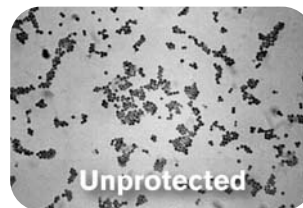

In independent laboratory tests, award-winning ClearShield® – the power behind ClearShield Anti-Microbial Glass® – was found to resist the adhesion of bacteria, proving it is more hygienic than ordinary, unprotected glass surfaces.