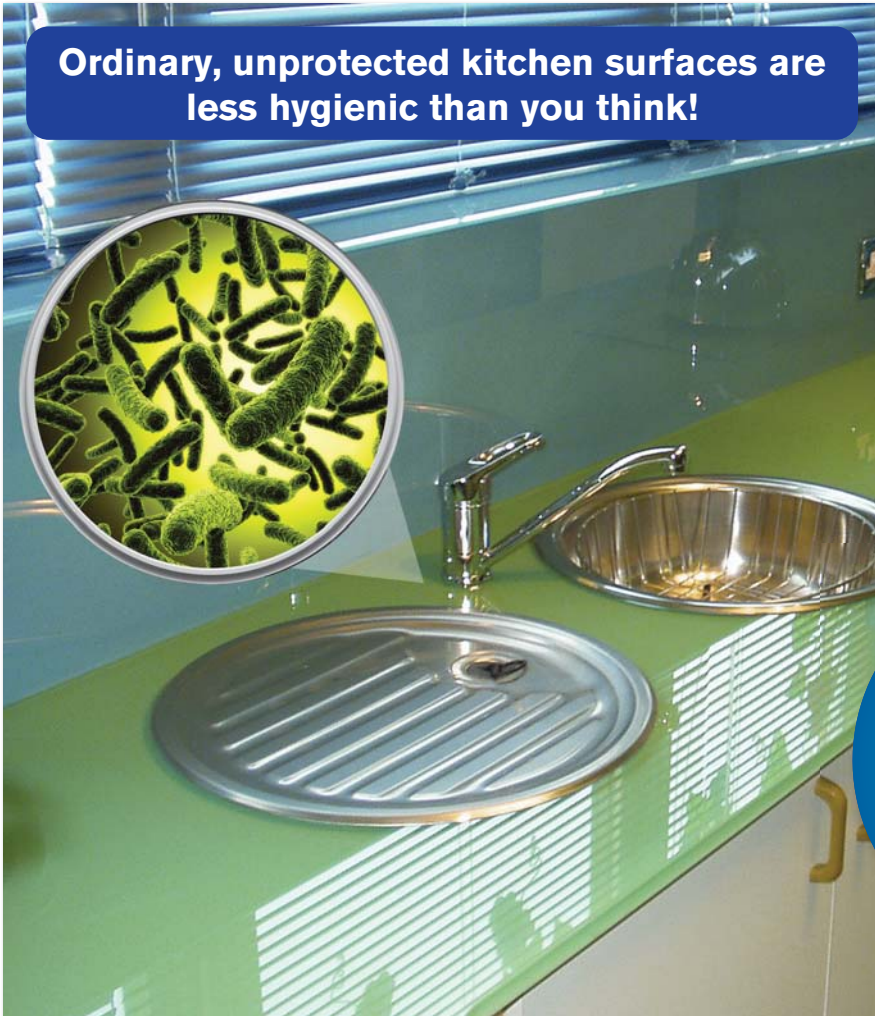

Protect your glass kitchen surfaces with ClearShield Anti-Microbial Glass™!

Ordinary, unprotected kitchen surfaces are less hygienic than you think!

ClearShield®

- easy-clean
- hygienic
- durable

Independently proven to resist adherence and growth of bacteria plus meets EU and US FDA direct food contact requirements

In independent laboratory tests, award-winning ClearShield® – the power behind ClearShield Anti-Microbial Glass® – was found to resist the adhesion of bacteria, proving it is more hygienic than ordinary, unprotected glass surfaces.