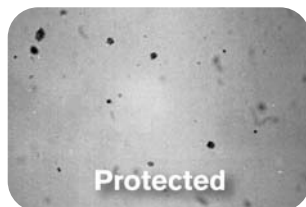

6545

Glass and Glazing Federation

Protect your shower glass with ClearShield Anti-Microbial Glass™!

- always easier to clean and keep clean
- resists limescale
- maintains pristine appearance

In independent laboratory tests, award-winning ClearShield® – the power behind ClearShield Anti-Microbial Glass® – was found to resist the adhesion of bacteria, proving it is more hygienic than ordinary, unprotected glass surfaces.